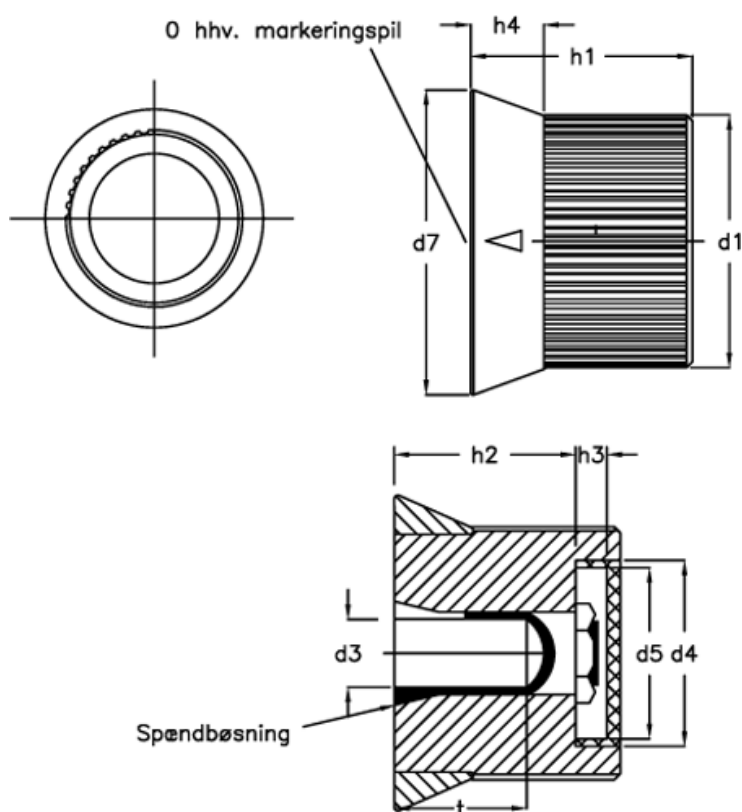

Article number: 20625379

Description: E+G Control knob
GN 726.2-22-Z6-S-2

Measures

d1 = 42	h4 = 11
d3 = Z10	t min = 20
d4 = 32	
d5 = 30	
d7 = 50.0	
h1 = 34	
h2 = 28	
h3 = 4.0	